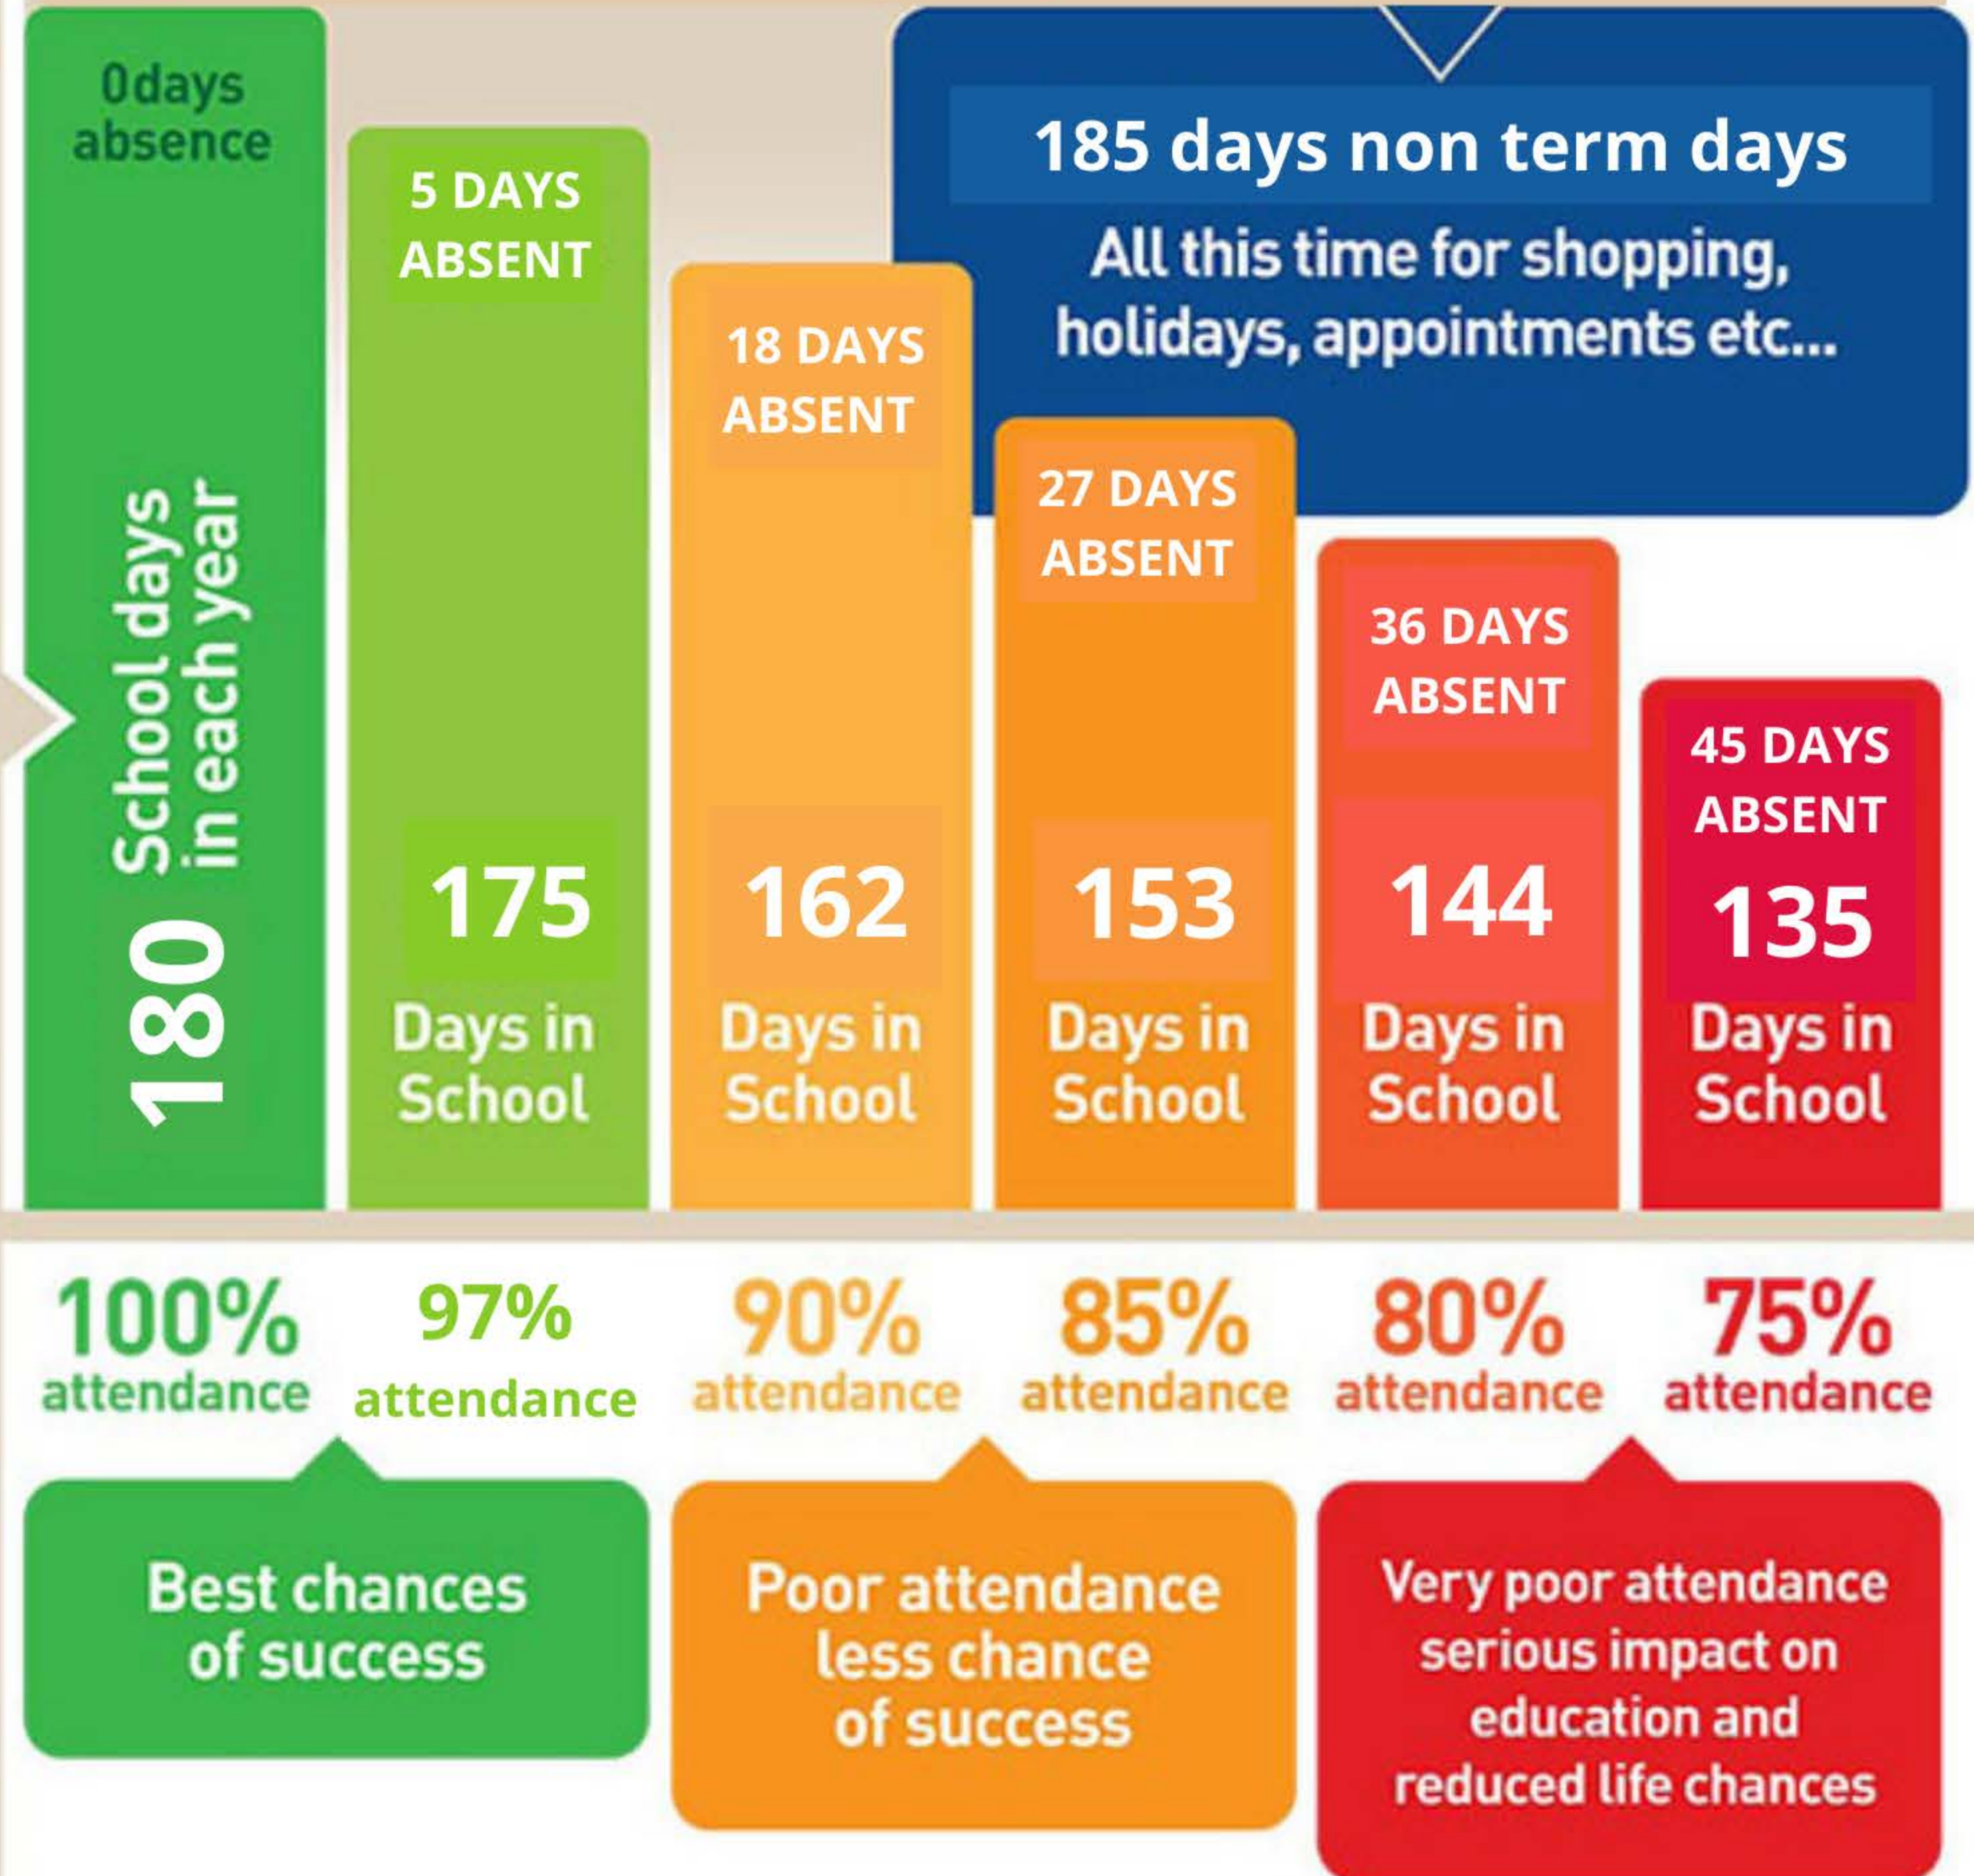

Good Attendance means.....

Being in school at least 97% of the time or 175 to 180 days

Remember

Your education is important - don't miss out!

365 days in a calendar year

Did you know? When students attend school they...

- ✓ Make new friends
- ✓ Achieve their full potential

- ✓ Grow in confidence
- ✓ Keep up with work and homework

....being in school, on time, every day, ready to learn.

DID YOU KNOW?

Students experience less stress with good attendance!